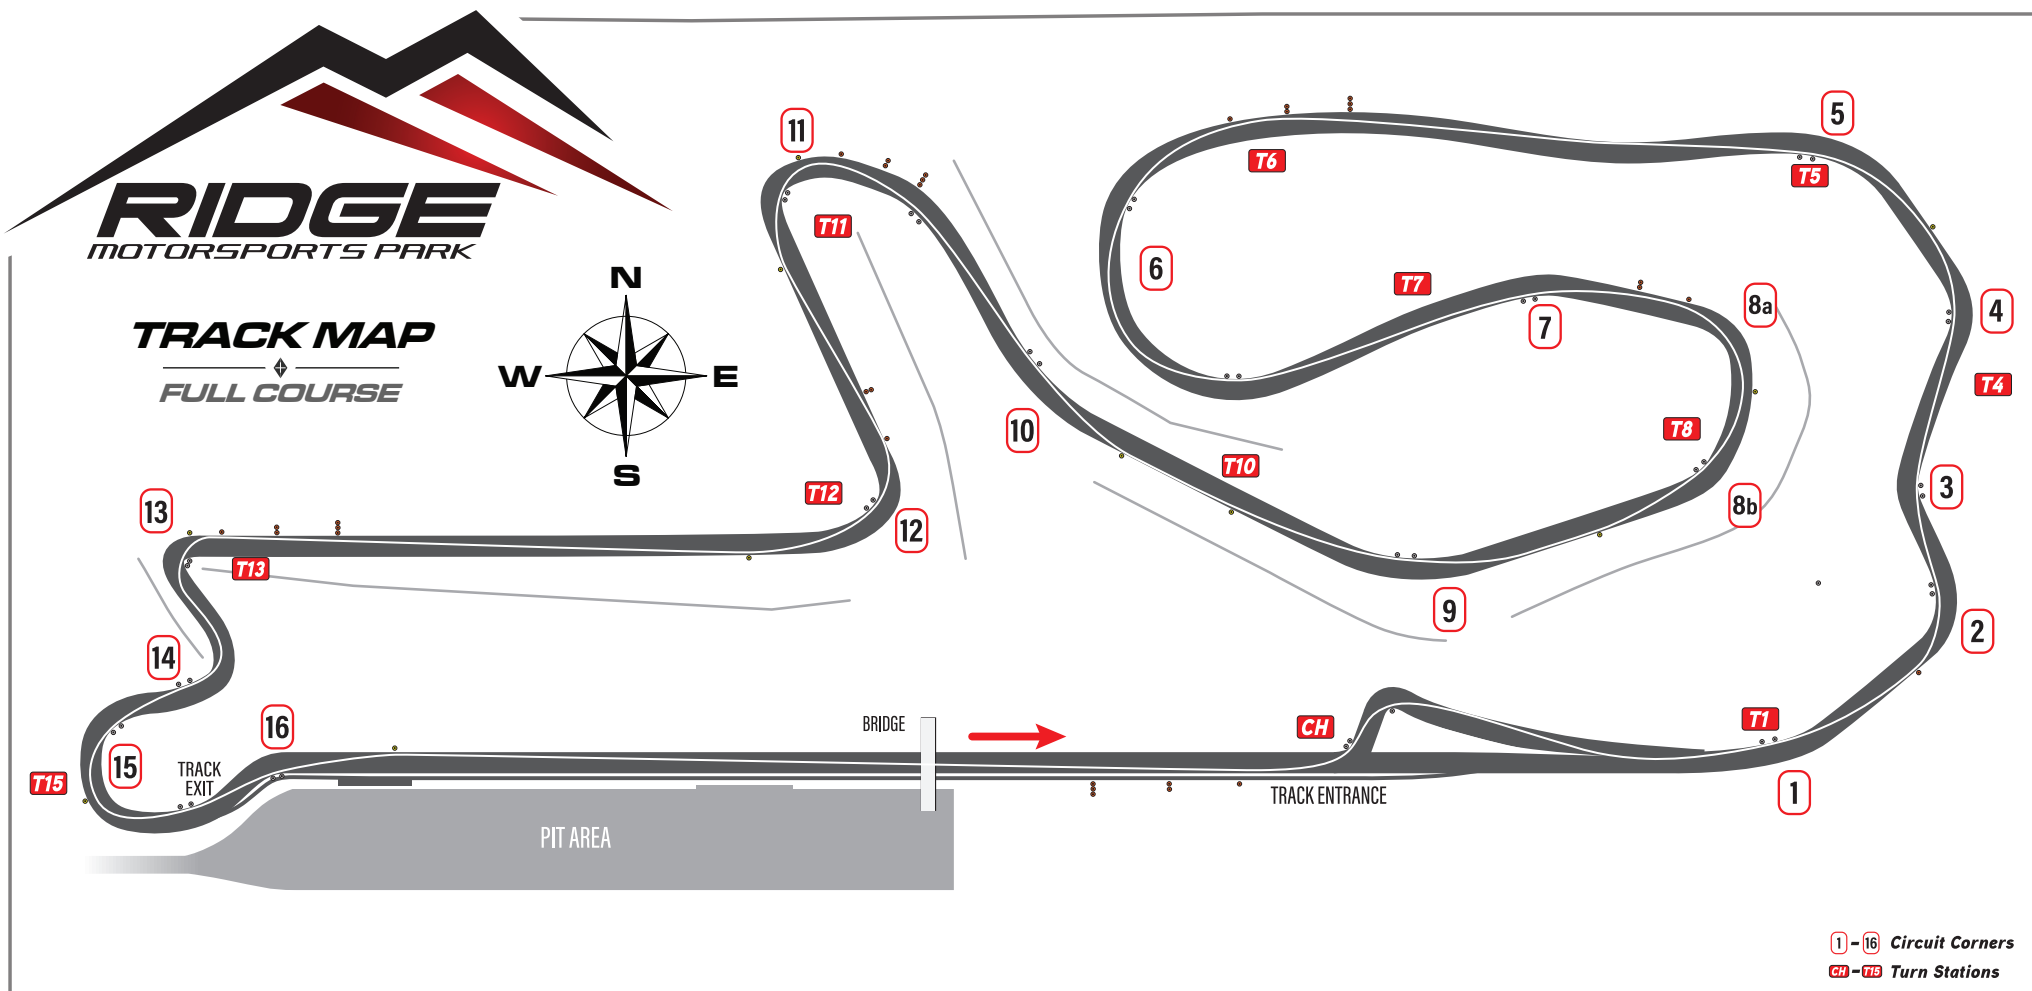

with Chicane

Ken Hill Dual Apex Cone System for The Ridge Motorsports Park